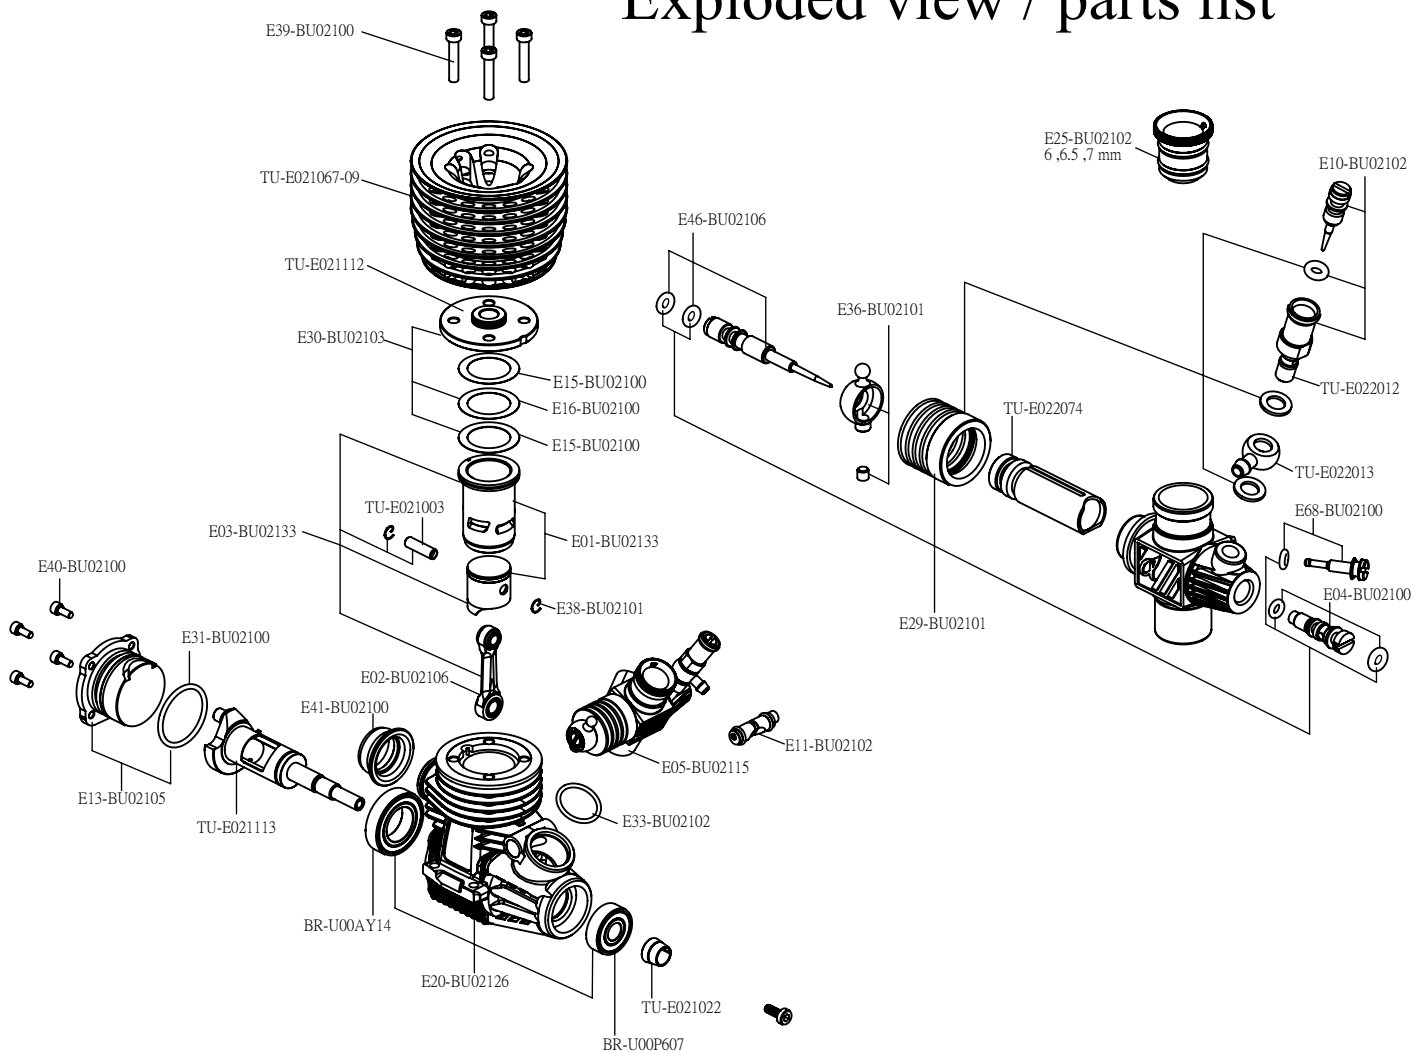

Alpha TM DRAGON III

Exploded view / parts list

For more spare parts, please visit
www.alpha-rc.com

We reserve the right to make changes without notice.
 03/22/2016

Part No.	Description
E38-BU02101	Piston Pin Clips (4Pcs)
E39-BU02100	Cooling Head Screw Set (4Pcs)
E40-BU02100	Backplate Cover Screw (4Pcs)
E41-BU02100	Rubber Adaptor for Manifolds(2Pcs)
E46-BU02106	Low Speed Needle & O-Ring
E68-BU02100	Idle Adj.Screw Set
TU-E021003	Piston Pin 21
TU-E021022	Flywheel Collet
TU-E021067-09	Cooling Head
TU-E021112	Turbo Button Head 21
TU-E021113	21 Anti-friction Crankshaft with Silicon filled
TU-E022012	Main Needle Socket
TU-E022013	Fuel Supply Nipple
TU-E022074	Carburetor Throttle 21

Part No.	Description
BR-U00AY14	Rear Ball Bearing
BR-U00P607	High Speed Front Ball Bearing
E01-BU02133	Set Precise Piston/Sleeve 3PT
E02-BU02106	Connecting Rod 21 (Pro)
E03-BU02133	Complete Set Precise Piston/Sleeve 3PT Rod
E04-BU02100	Medium Speed Needle Set
E05-BU02115	Carburetor 21 (Dragon 2)
E10-BU02102	High Speed Needle Set
E11-BU02102	Carburetor Retainer
E13-BU02105	Backplate Cover 21 With O-Ring Set
E15-BU02100	Head Shin 0.1mm Set(5Pcs)
E16-BU02100	Head Shin 0.2mm Set(5Pcs)
E20-BU02126	Pro Crankcase 21 Set
E25-BU02102	Velocity Carburetor Insert Set
E29-BU02101	O-Ring Kit for Carburetor
E30-BU02103	Turbo Button Head 21 Set
E31-BU02100	Blackplate Cover 21 O-Ring (5Pcs)
E33-BU02102	Carburetor 21 Upper O-Ring (5Pcs)
E36-BU02101	Carburetor Ball Linkage With Screw