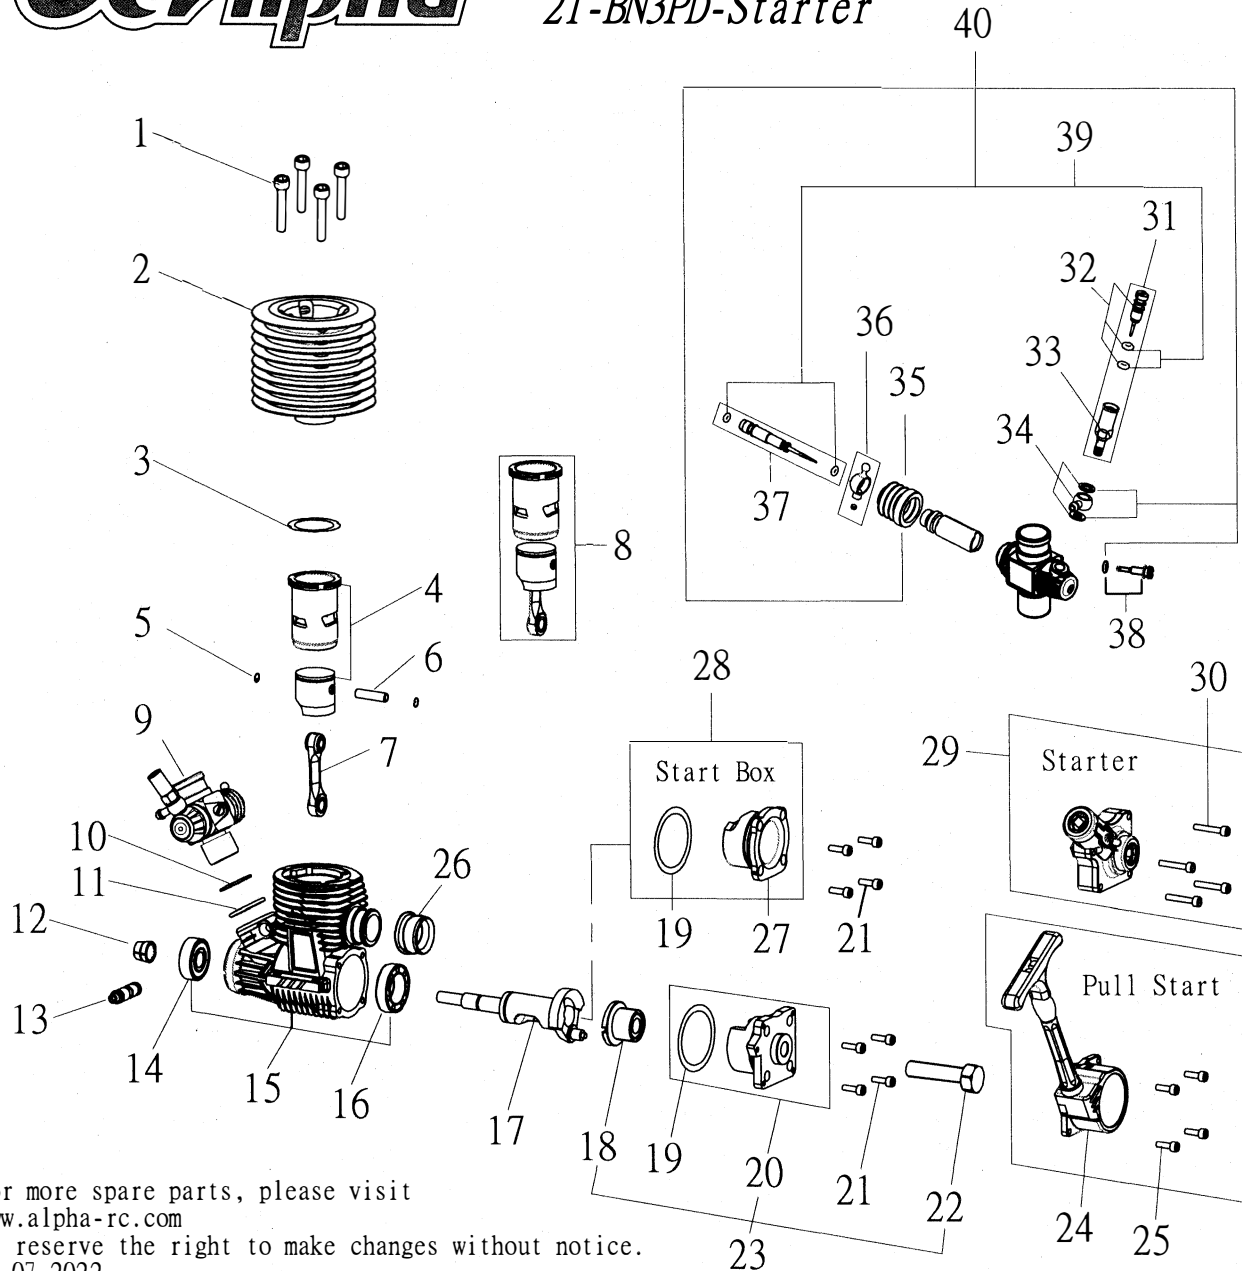

21-BN3PD-Pull Start  
 21-BN3PD-Start Box  
 21-BN3PD-Starter

No	Part No	Description	Qty.
1	E39-BU02100	Cooling Head Screw	4
2	DC-E021001-09	Cooling Head	1
3	E15-BU02100	Head Shim 0.1mm	5
4	E01-BU02100	Set Piston/Sleeve 3PT	1
5	E38-BU02101	Piston Pin Clips	4
6	TU-E021003	Piston Pin 21	1
7	E02-BU02103R	Connecting Rod	1
8	E03-BU02100	21 Complete Set Piston/Sleeve 3PT/Rod	1
9	E05-BU02117	Carburetor	1
10	E33-BU02103	Carburetor Upper O-Ring	5
11	E32-BU02100	Carburetor Lower O-Ring	5
12	TU-E021022	Flywheel Collet	1
13	E11-BU02104	Carburetor Retainer(RTR)	1
14	BR-U00R607	Front Ball Bearing	1
15	E21-BU02102	RTR Crankcase 21 Set	1
16	BR-U0AY14A	Rear Ball Bearing	1
17	TU-E021084	Crankshaft 21 (RTR)	1
18	E18-BU02101	One Way Bearing Set	1
19	E31-BU02100	Backplate/Cover O-Ring	5
20	E43-BU02101	Pull Start Backplate Cover With O-Ring	1
21	E40-BU02100	Backplate Cover Scerw	4
22	TU-E021114	Thrust Shaft	1
23	E71-BU02100	One Way Bearing-Back Cover Set	1
24	E14-BU02100	Pull Starter	1
25	E42-BU02100	Pull Start Backplate Cover M2.6*8 Screw	4
26	E41-BU02100	Rubber Adaptor for Manifolds	2
27	DC-E028009	Backplate Cover	1
28	E13-ST02801	Backplate Cover With O-Ring	1
29	E17-SEUTD01	Starter Backplate Set	1
30	E42-BU02101	Starter Backplate Cover Screw	4
31	E10-BU02101	Full Speed Needle Set	1
32	E50-BU02100	High Speed Needle With O-Ring	1
33	TU-E021012	Main Needle Socket	1
34	E07-BU02100	Fuel Supply Nipple Set	1
35	E28-BU02100	Dust Protection Bellows	2
36	E36-BU02100	Carburetor Ball Linkage With Screw	1
37	E46-BU02103	Low Speed Needle & O-Ring	1
38	E68-BU02100	Idel Adj. Screw with O-Ring	1
39	E34-BU02100	Needle O-Ring	8
40	E29-BU02102	O-Ring Kit for Carburetor	1