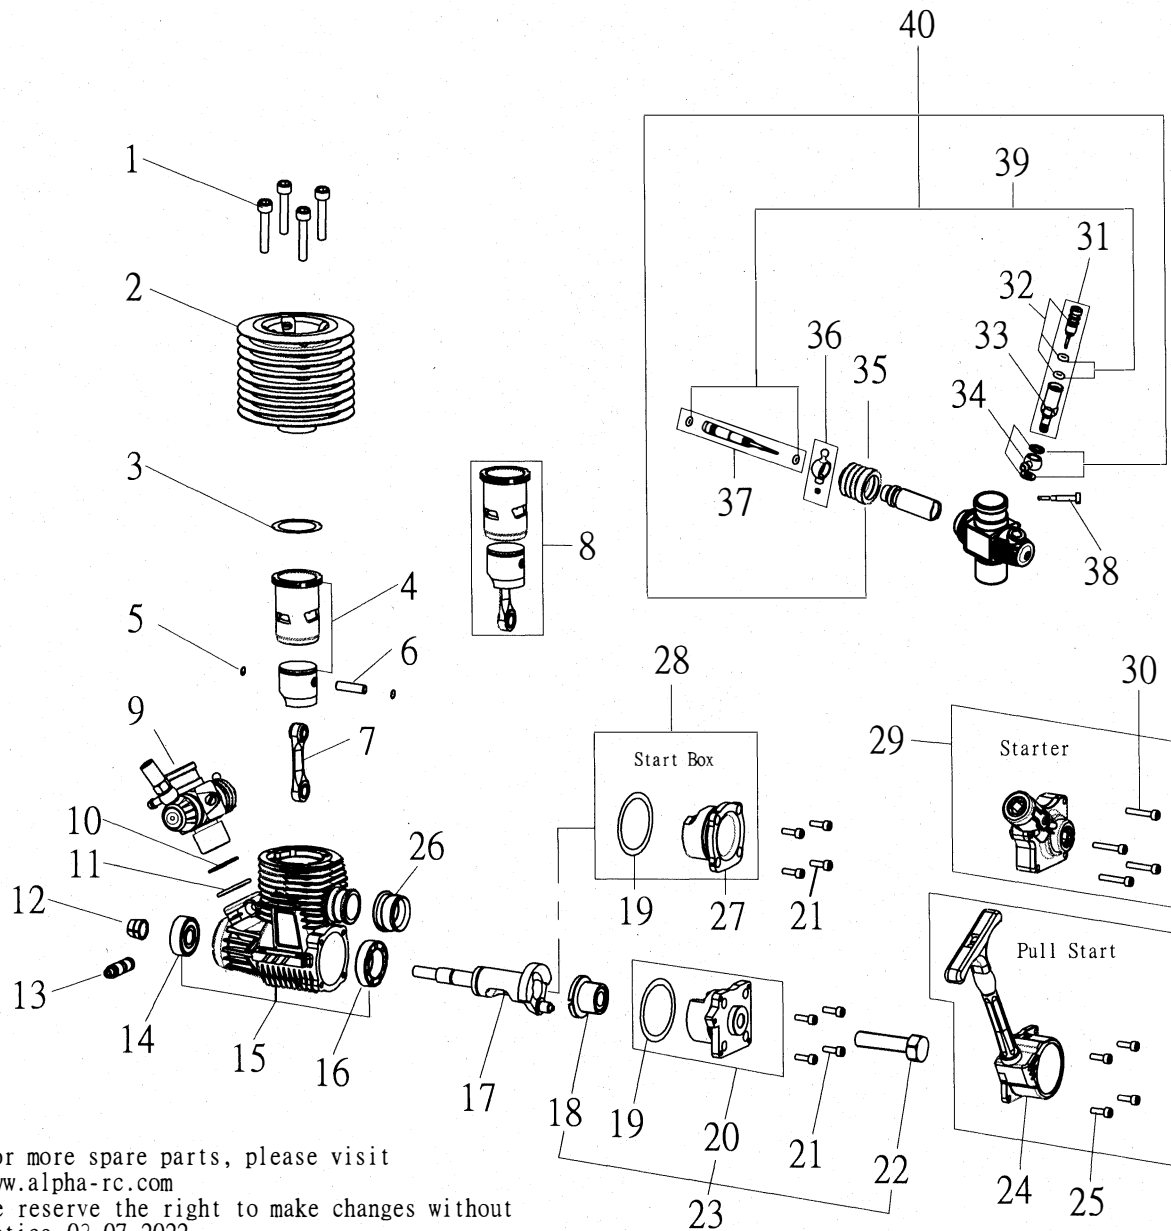

28-TN5PD-Pull Start  
 28-TN5PD-Starter  
 28-TN5PD-Start Box

No	Part No	Description	Qty.
1	E39-BU02100	Cooling Head Screw	4
2	DC-E028001-09	Cooling Head	1
3	E15-ST02800	Head Shim 0.1mm	5
4	E01-ST02850	Set Piston/Sleeve 5PT	1
5	E38-BU02101	Piston Pin Clips	4
6	TU-E028003	Piston Pin 28	1
7	E02-BU02103R	Connecting Rod 21	1
8	E03-ST02850R	28 Complete Set Piston/Sleeve 5PT/Rod	1
9	E05-BU02117	Carburetor	1
10	E33-BU02103	Carburetor Upper O-Ring	5
11	E32-BU02100	Carburetor Lower O-Ring	5
12	TU-E021022	Flywheel Collet	1
13	E11-BU02104	Carburetor Retainer(RTR)	1
14	BR-U00R607	Front Ball Bearing	1
15	E21-ST02802	RTR Crankcase 28 Set	1
16	BR-U0AY14A	Rear Ball Bearing	1
17	TU-E028084	Crankshaft 28 (RTR)	1
18	E18-BU02101	One Way Bearing Set	1
19	E31-BU02100	Backplate Cover 21 O-Ring	5
20	E43-BU02101	Pull Start Backplate Cover With O-Ring	1
21	E40-BU02100	Backplate Cover Scerw	4
22	TU-E021114	Thrust Shaft	1
23	E71-BU02100	One Way Bearing-Back Cover Set	1
24	E14-BU02100	Pull Starter	1
25	E42-BU02100	Pull Start Backplate Cover M2.6*8 Screw	4
26	E41-BU02100	Rubber Adaptor for Manifolds	2
27	DC-E028009	Backplate Cover 21	1
28	E13-ST02801	Backplate Cover 28 With O-Ring(RTR)	1
29	E17-SEUTD01	Starter Backplate Set	1
30	E42-BU02101	Starter Backplate Cover Screw	4
31	E10-BU02101	Full Speed Needle Set	1
32	E50-BU02100	High Speed Needle With O-Ring	1
33	TU-E021012	Main Needle Socket	1
34	E07-BU02100	Fuel Supply Nipple Set	1
35	E28-BU02100	Dust Protection Bellows	2
36	E36-BU02100	Carburetor Ball Linkage With Screw	1
37	E46-BU02103	Low Speed Needle & O -Ring	1
38	E68-BU02100	Idle Adj Screw With O-Ring	1
39	E34-BU02100	Needle O-Ring	8
40	E29-BU02102	O-Ring Kit for Carburetor	1