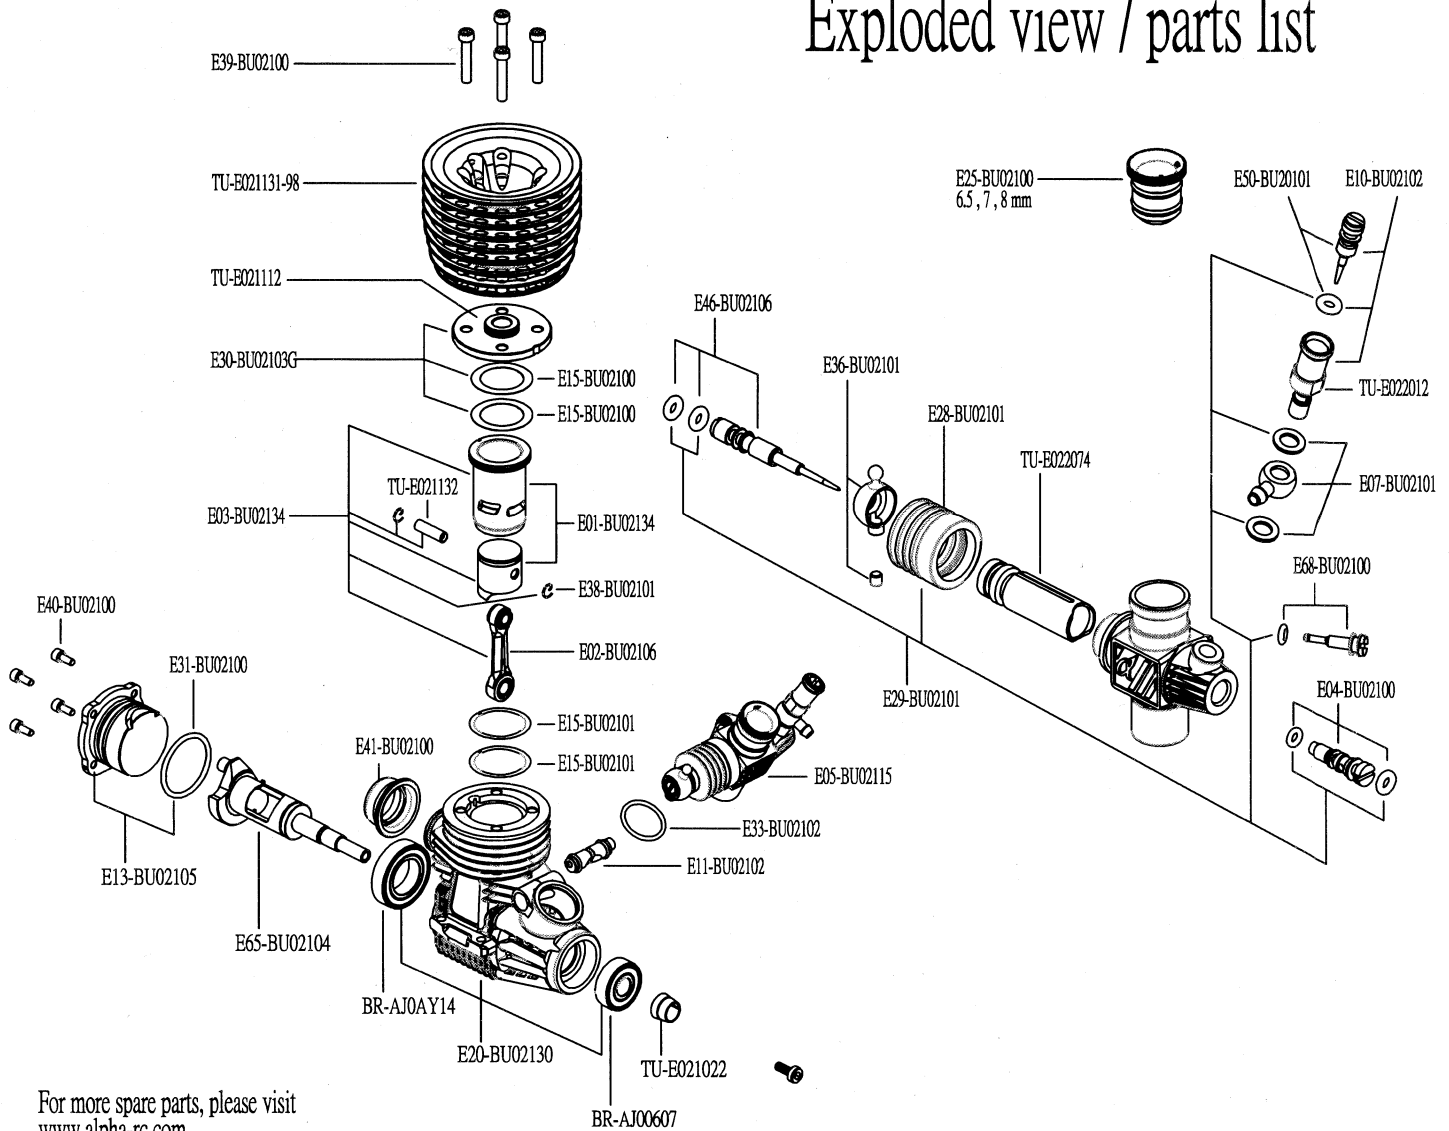

## Exploded view / parts list

For more spare parts, please visit  
[www.alpha-rc.com](http://www.alpha-rc.com)

We reserve the right to make changes without notice.  
 08/08/2018

Part No.	Description
E36-BU02101	Carburetor Ball Linkage with Screw
E38-BU02101	Piston Pin Clips (4pcs)
E39-BU02100	Cooling Head Screw (4pcs)
E40-BU02100	Backplate Cover Screw (4pcs)
E41-BU02100	Rubber Adaptor for Manifolds (2pcs)
E46-BU02106	Low Speed Needle with O-Ring
E50-BU02101	High Speed Needle with O-Ring
E65-BU02104	21 DEC Crankshaft
E68-BU02100	Idle Adj. Screw with O-Ring
TU-E021022	Flywheel Collect
TU-E021112	Turbo Button Head 21
TU-E021131-98	Cooling Head
TU-E021132	Piston Pin
TU-E022012	Main Needle Socket
TU-E022074	Carburetor Throttle

Part No.	Description
BR-AJ0AY14	Ceramic Rear Ball Bearing
BR-AJ00607	Ceramic Front Ball Bearing
E01-BU02134	Set Precise Piston/Sleeve 3PT
E02-BU02106	URS Connecting Rod 21
E03-BU02134	21 Complete Set Precise Piston/Sleeve/Rod 3PT
E04-BU02100	Medium Speed Needle Set
E05-BU02115	21 Carburetor
E07-BU02101	Fuel Supply Nipple Set
E10-BU02102	High Speed Needle Set
E11-BU02102	Carburetor Retainer
E13-BU02105	21 Backplate Cover with O-Ring Set
E15-BU02100	Head Shim 0.1mm (5pcs)
E15-BU02101	Sleeve Shim 0.1mm (2pcs)
E20-BU02130	21 Pro Crankcase Set
E25-BU02100	Velocity Carburetor Insert Set
E28-BU02101	Dust Protection Bellows (2pcs)
E29-BU02101	O-Ring Kit for Carburetor
E30-BU02103G	21 Turbo Button Head Set
E31-BU02100	21 Backplate Cover O-Ring (5pcs)
E33-BU02102	21 Carburetor Upper O-Ring (5pcs)